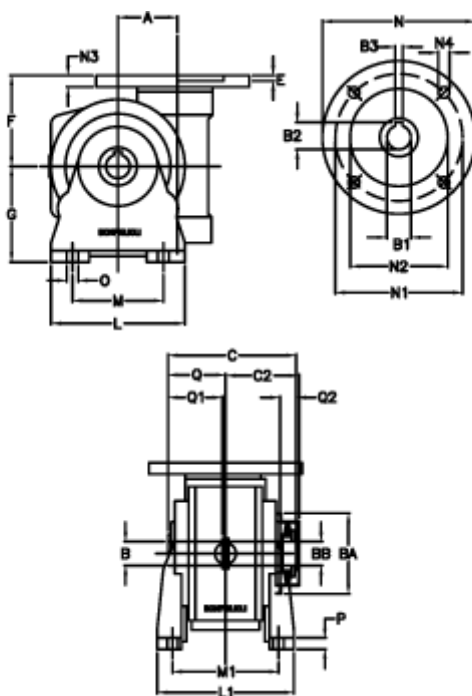

Article number: 390204903632316

Description: Worm Gear with Torque Limiter
VF 49-L1-V-36 P63B14

Measures

a = 49.50	C2 = 63,5	M1 = 98.5	Q = 51.0
B = 25	Description = VF 49V-xx-63B14	N = 90	Q1 = 41
B1 E7 = 11	E = 3.0	N1 = 75	Q2 = 15
B2 = 12.8	F = 70	N2 = 60	
B3 H9 = 4	g = 82	N3 = 7.0	
BA = 63	L = 110	N4 = 6	
BB H7 = 14	L1 = 124.0	O = 8.5	
C = 105	m = 63	P = 12	